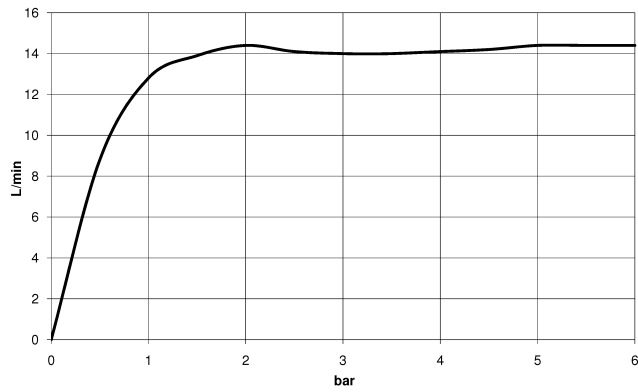

Intrinsic protection against back flow.

NOTE: The handles must be ordered separately from the fittings!

MADISON Showerpipe with shower thermostat - Chrome

MADISON

ST 050 304 4360

ST 050 304 4360

Flow rate chart