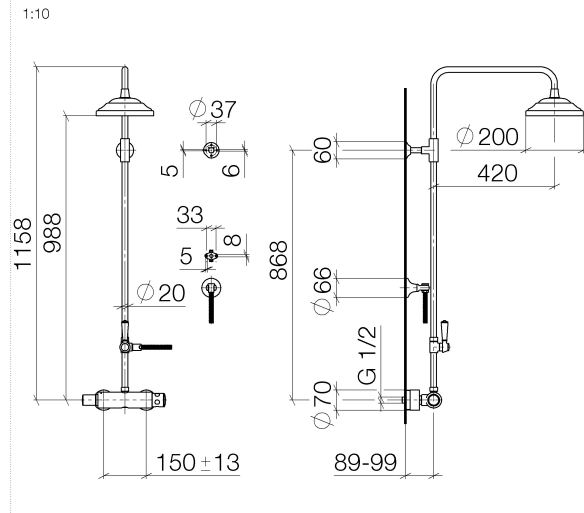

ST 050 304 4360

- shower with fixed riser projection 420mm
- rain shower Ø 200 mm
- rain shower with anti-scale system
- max. rainshower flow 14 l/min
- Function from: 8 l/min
- rotary diverter for fixed-riser shower/hand shower
- height of fittings up to rain shower (bottom edge) 985mm
- height of fittings up to top edge of elbow 1160mm
- two-part push-on rosette Ø 65 mm
- rosette for shower holder Ø 65mm
- rosette for wall mounting Ø 60mm
- gauge 150 mm - 13 mm
- metal shower hose 1250mm with integrated anti-twist protection
- 1/2" connection
- Pipe diameter 20 mm

Intrinsic protection against back flow.

NOTE: The handles must be ordered separately from the fittings!

MADISON Showerpipe with shower thermostat - Chrome

MADISON

ST 050 304 4360

ST 050 304 4360

Flow rate chart

Certificates

LGA_38665.

ST 050 304 4360

Spare parts list

No.	Item Number	Name	Quantity used	Delivery time
1	04 12 05 038 01-00	shower	1	60
2	04 28 22 101 20-00	spout	1	10
3	90 14 10 011 00 90	seal	1	2
4	90 17 11 037 01-00	holder	1	10
5	90 28 22 104 00-00	pipe	1	10
6	28 050 410-00	holder	1	60
7	28 104 970-00	Metal shower hose 1/2" x 1/2" x 1250 mm - Chrome	1	2
8	09 14 10 122 90	seal	1	2
9	11 170 370-00	MADISON Lever insert - Chrome	1	10
10	90 17 09 045 01-00	diverter	1	10
11	90 28 22 103 00-00	pipe	1	10
12	90 14 20 002 00 90	seal	1	2
13	04 17 01 044 01-00	fitting	1	10