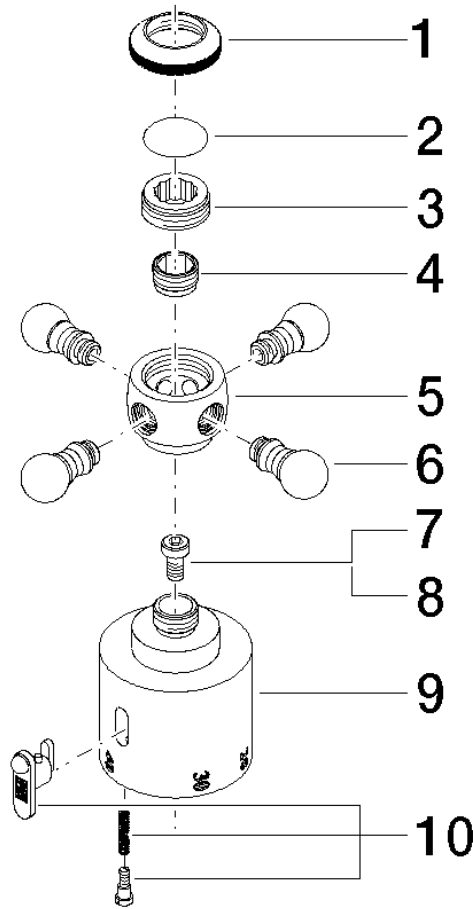

ST 050 304 4360

Parts for other finishes can be found here: Brushed Platinum

Spare parts list

No.	Item Number	Name	Quantity used	Delivery time
1	09 20 36 005-00	handle	1	10
2	09 26 01 016 90	accessories	1	2
3	09 20 83 006 90	handle	1	2
4	09 24 03 119 90	nipple	1	2
6	09 20 36 004-00	handle	4	10
7	90 30 30 027 00 90	screw	1	2
8	09 30 33 004 90	screw	1	2
10	90 21 33 020 00 90	handle	1	2